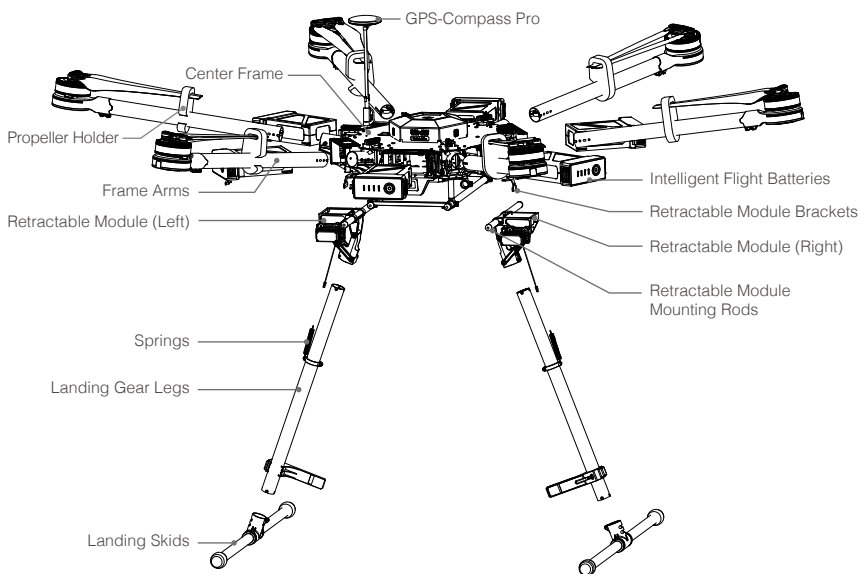

Intelligent Flight Battery (TB47S / TB48S)

Power Hub

Upper Expansion Bay

Lower Expansion Bay

Visit the Official DJI Online Store for more optional items.
<http://store.dji.com>

Exploded View

Assembled View

www.4vision.ru • info@4vision.ru • +7 (495) 150-09-34
г. Москва, Каширский проезд, д. 17, строение 5